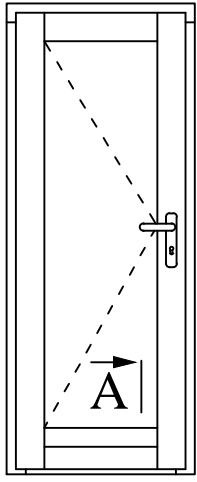

A

www.uniwin.co.uk

UNI WINDOWS Ltd.
Unit 6, Edgefield Industrial Est.
Loanhead, EH20 9TB
Tel.: 0131 448 1552

MARCONI 1 / 2
ULT threshold for external door

Version: 1	Scale: 1:1
Date: 15.05.14	Drawing: NMD/7