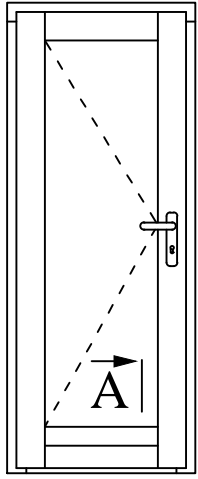

A

out

68/96

68/83

220
Y
in
30

Oak

85

UNI WINDOWS Ltd.
Unit 6, Edgefield Industrial Est.
Loanhead, EH20 9TB
Tel.: 0131 448 1552

MARCONI 1 / 2
Timber threshold for external door –
– outward opening

Version:
1
Date:
15.05.14

Scale:
1:1
Drawing:
NMD/6