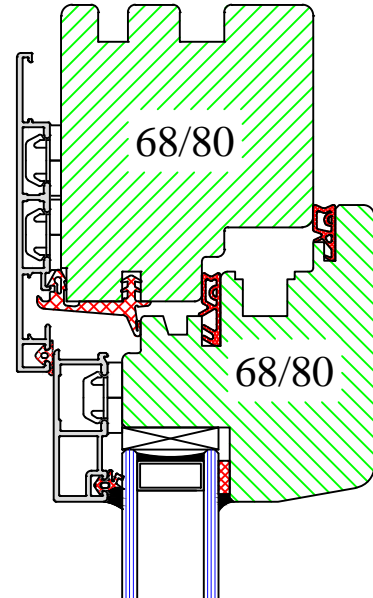

Scale:  
1:1  
Drawing:  
NMD/6

A

www.uniwin.co.uk

**UNI WINDOWS Ltd.**  
 Unit 6, Edgefield Industrial Est.  
 Loanhead, EH20 9TB  
 Tel.: 0131 448 1552

MARCONI 1 / 2  
 ULT threshold for external door

Version: 1	Scale: 1:1
Date: 15.05.14	Drawing: NMD/7

**UNI WINDOWS Ltd.**  
 Unit 6, Edgefield Industrial Est.  
 Loanhead, EH20 9TB  
 Tel.: 0131 448 1552

MARCONI 1 / 2  
 Astragal construction – 56mm profile

Version:  
1  
 Date:  
15.05.14

Scale:  
1:1  
 Drawing:  
NM/13

## QUADRAT