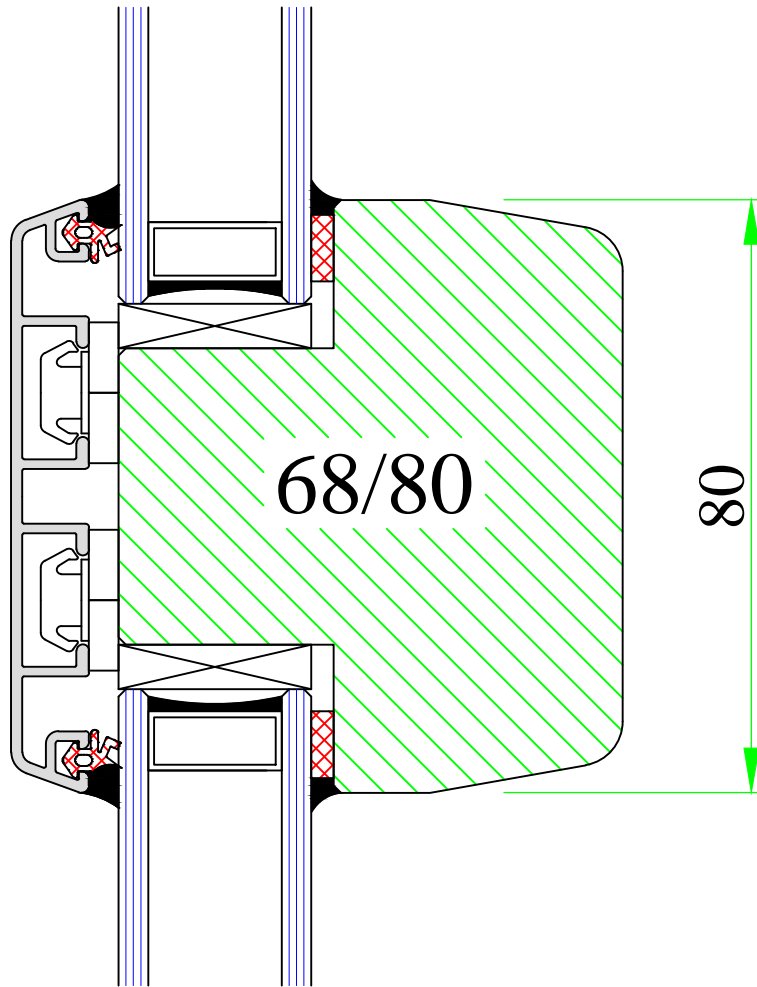

Scale:  
1:1  
Drawing:  
NMD/6

A

www.uniwin.co.uk

**UNI WINDOWS Ltd.**  
 Unit 6, Edgefield Industrial Est.  
 Loanhead, EH20 9TB  
 Tel.: 0131 448 1552

MARCONI 1 / 2  
 ULT threshold for external door

Version: 1	Scale: 1:1
Date: 15.05.14	Drawing: NMD/7