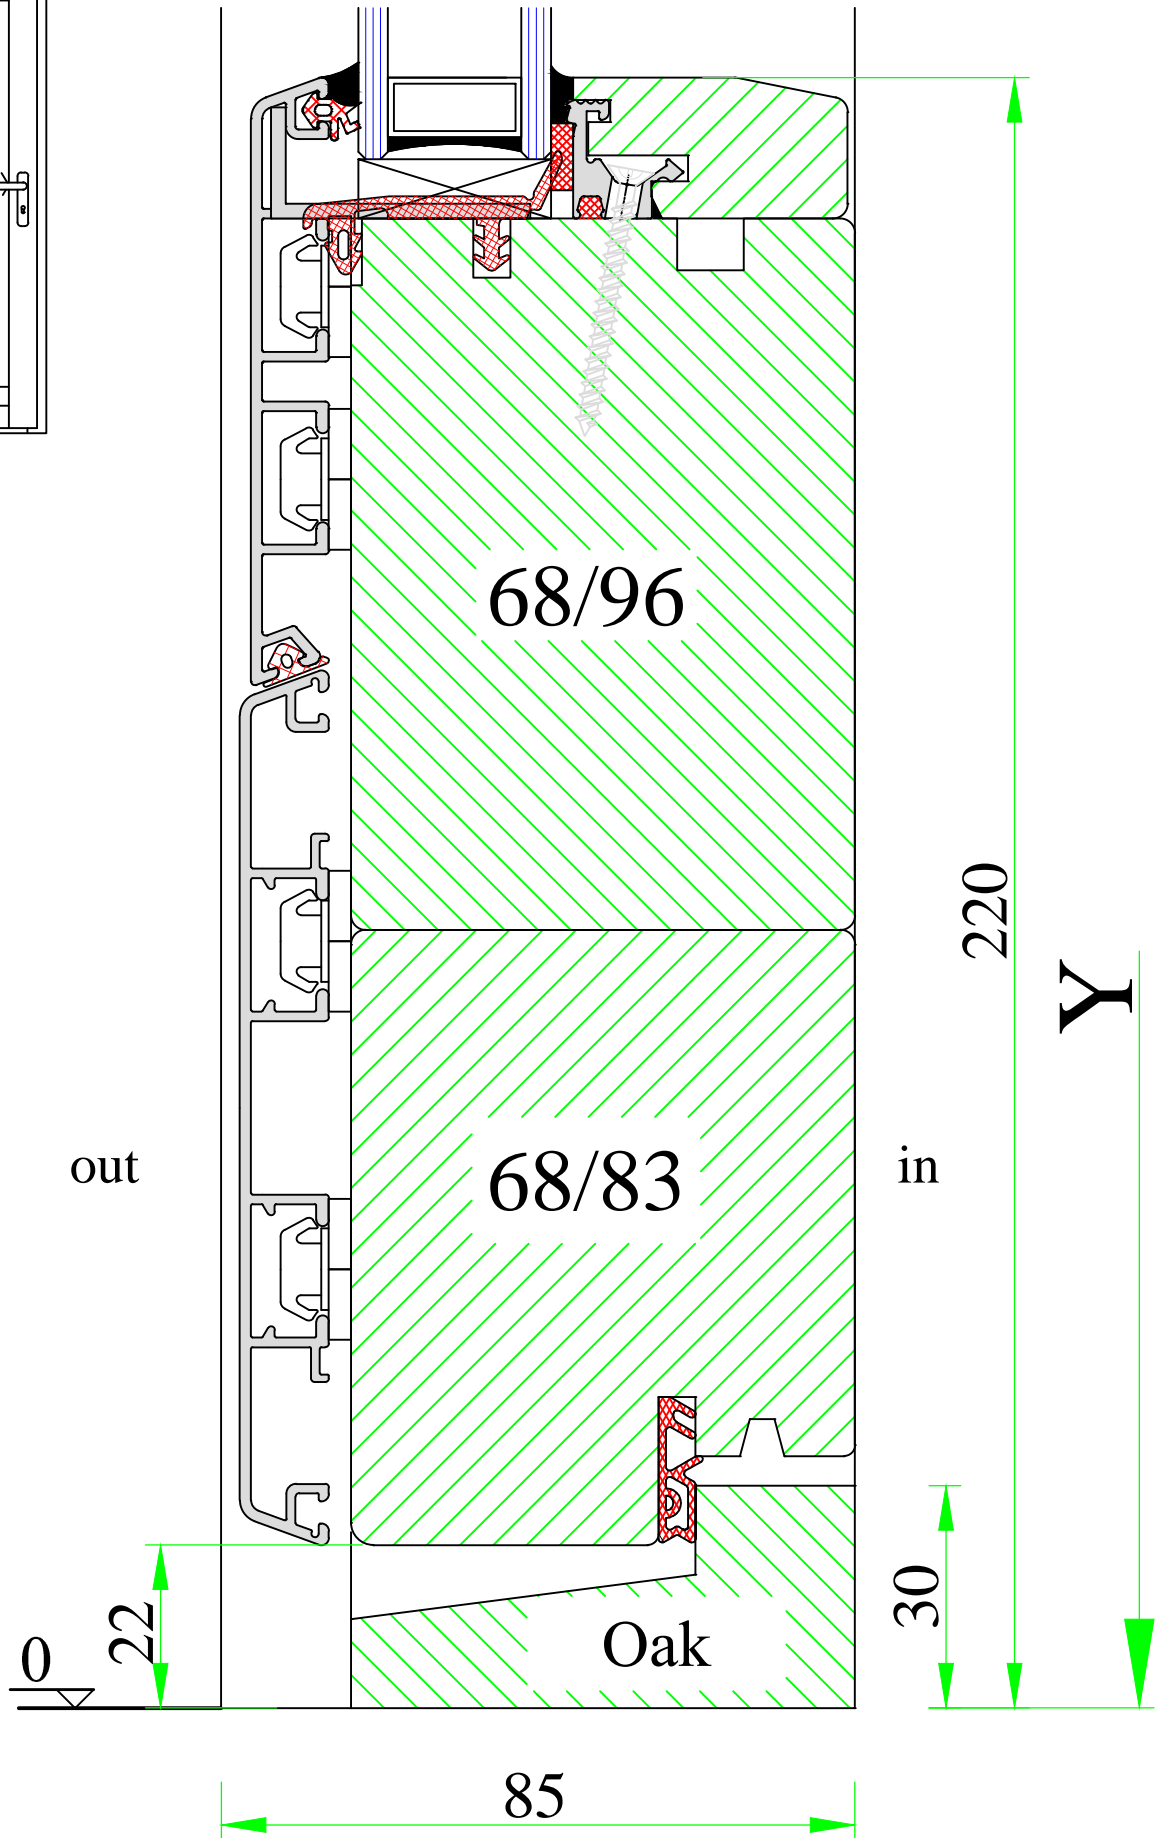

Scale:  
1:1  
 Drawing:  
NMD/2

A

out

68/96

68/83

in

216

Y

Version: 1	Scale: 1:1
Date: 15.05.14	Drawing: NMD/4

A

www.uniwin.co.uk

**UNI WINDOWS Ltd.**  
 Unit 6, Edgefield Industrial Est.  
 Loanhead, EH20 9TB  
 Tel.: 0131 448 1552

MARCONI 1 / 2  
 Timber threshold for external door – inward opening

Version:  
1  
 Date:  
15.05.14

Scale:  
1:1  
 Drawing:  
NMD/5

A

out

68/96

68/83

220  
Y  
in  
30

Oak