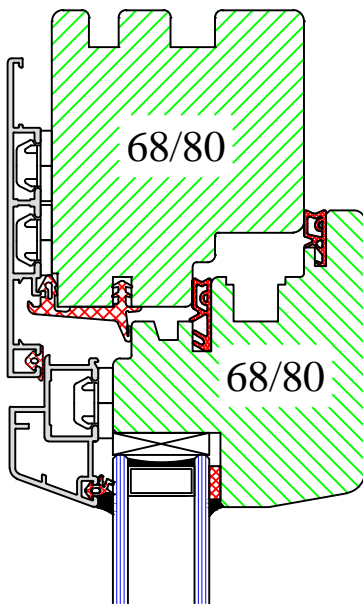

CLASSIC

QUADRAT

LINEAR

RETRO