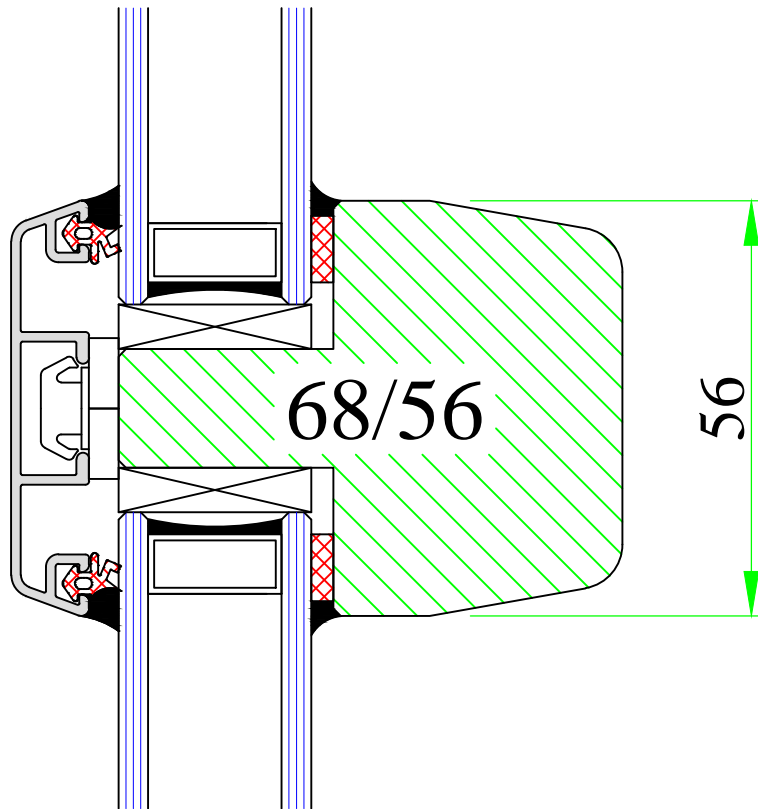

A

out

13

68/92

68/80

in

196

Y

Scale:  
1:1  
 Drawing:  
NMD/2

A

out

68/96

68/83

in

216

Y

Version:  
1  
 Date:  
15.05.14

Scale:  
1:1  
 Drawing:  
NMD/5

A

out

68/96

68/83

220  
Y  
in  
30

Oak

Scale:  
1:1  
Drawing:  
NMD/6

A

www.uniwin.co.uk

**UNI WINDOWS Ltd.**  
 Unit 6, Edgefield Industrial Est.  
 Loanhead, EH20 9TB  
 Tel.: 0131 448 1552

MARCONI 1 / 2  
 ULT threshold for external door

Version: 1	Scale: 1:1
Date: 15.05.14	Drawing: NMD/7