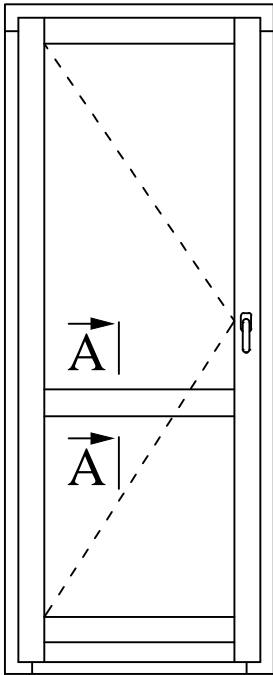

Scale:  
1:1  
 Drawing:  
NMD/2

A

out

68/96

68/83

in

216

Y

Scale:  
1:1  
Drawing:  
NMD/6

A

www.uniwin.co.uk

**UNI WINDOWS Ltd.**  
 Unit 6, Edgefield Industrial Est.  
 Loanhead, EH20 9TB  
 Tel.: 0131 448 1552

MARCONI 1 / 2  
 ULT threshold for external door

Version: 1	Scale: 1:1
Date: 15.05.14	Drawing: NMD/7