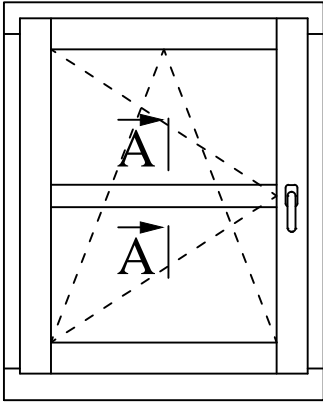

Scale:  
1:1  
Drawing:  
NMD/6

A

www.uniwin.co.uk

**UNI WINDOWS Ltd.**  
 Unit 6, Edgefield Industrial Est.  
 Loanhead, EH20 9TB  
 Tel.: 0131 448 1552

MARCONI 1 / 2  
 ULT threshold for external door

Version: 1	Scale: 1:1
Date: 15.05.14	Drawing: NMD/7