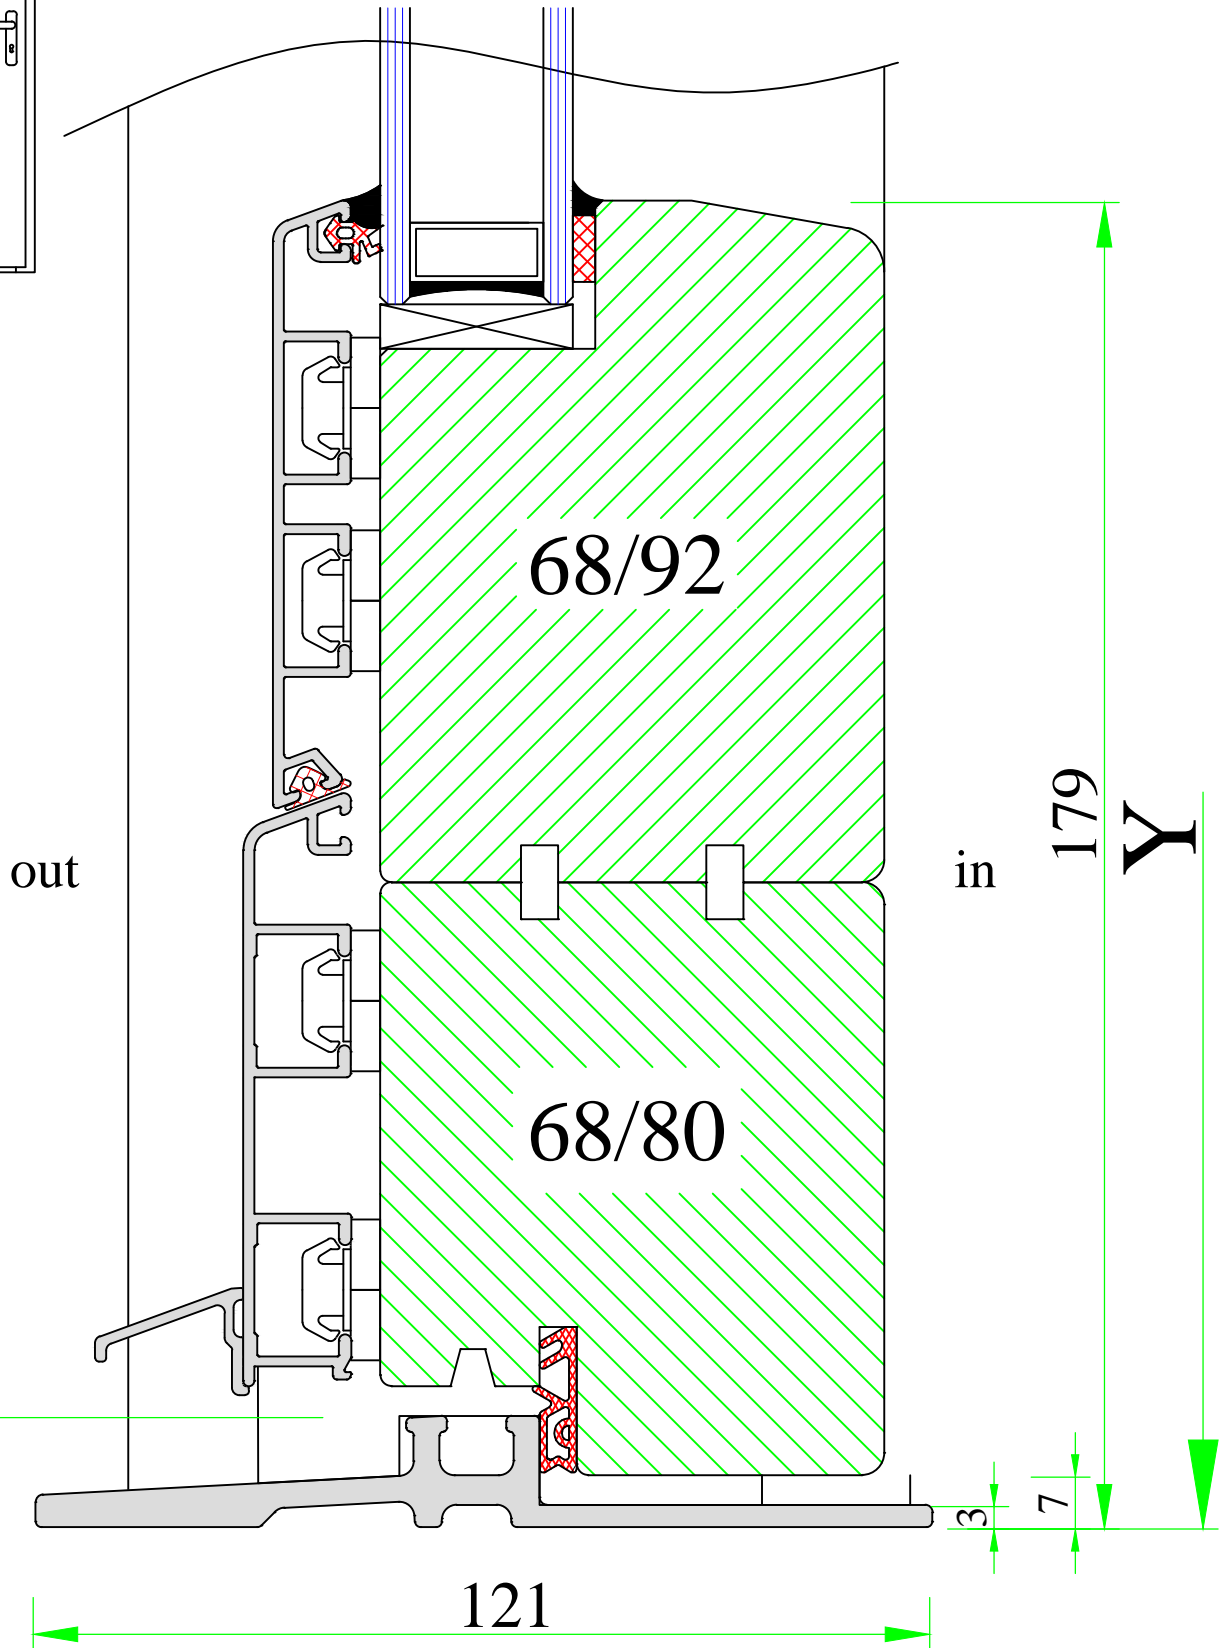

www.uniwin.co.uk

UNI WINDOWS Ltd.
Unit 6, Edgefield Industrial Est.
Loanhead, EH20 9TB
Tel.: 0131 448 1552

MARCONI 1 / 2
ULT threshold for external door

Version: 1	Scale: 1:1
Date: 15.05.14	Drawing: NMD/7