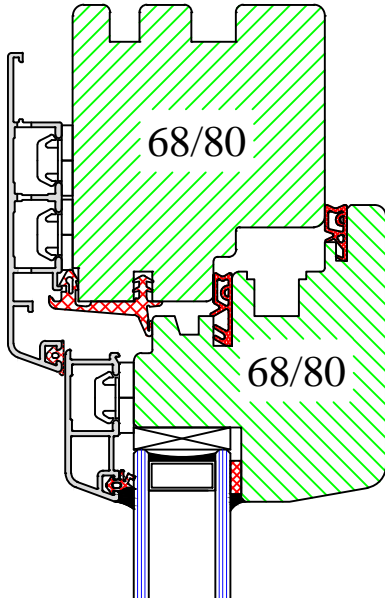

Scale:  
1:1  
Drawing:  
NMD/6

A

www.uniwin.co.uk

**UNI WINDOWS Ltd.**  
 Unit 6, Edgefield Industrial Est.  
 Loanhead, EH20 9TB  
 Tel.: 0131 448 1552

MARCONI 1 / 2  
 ULT threshold for external door

Version: 1	Scale: 1:1
Date: 15.05.14	Drawing: NMD/7

**UNI WINDOWS Ltd.**  
 Unit 6, Edgefield Industrial Est.  
 Loanhead, EH20 9TB  
 Tel.: 0131 448 1552

MARCONI 1 / 2  
 Astragal construction – 56mm profile

Version:  
1  
 Date:  
15.05.14

Scale:  
1:1  
 Drawing:  
NM/13

## QUADRAT