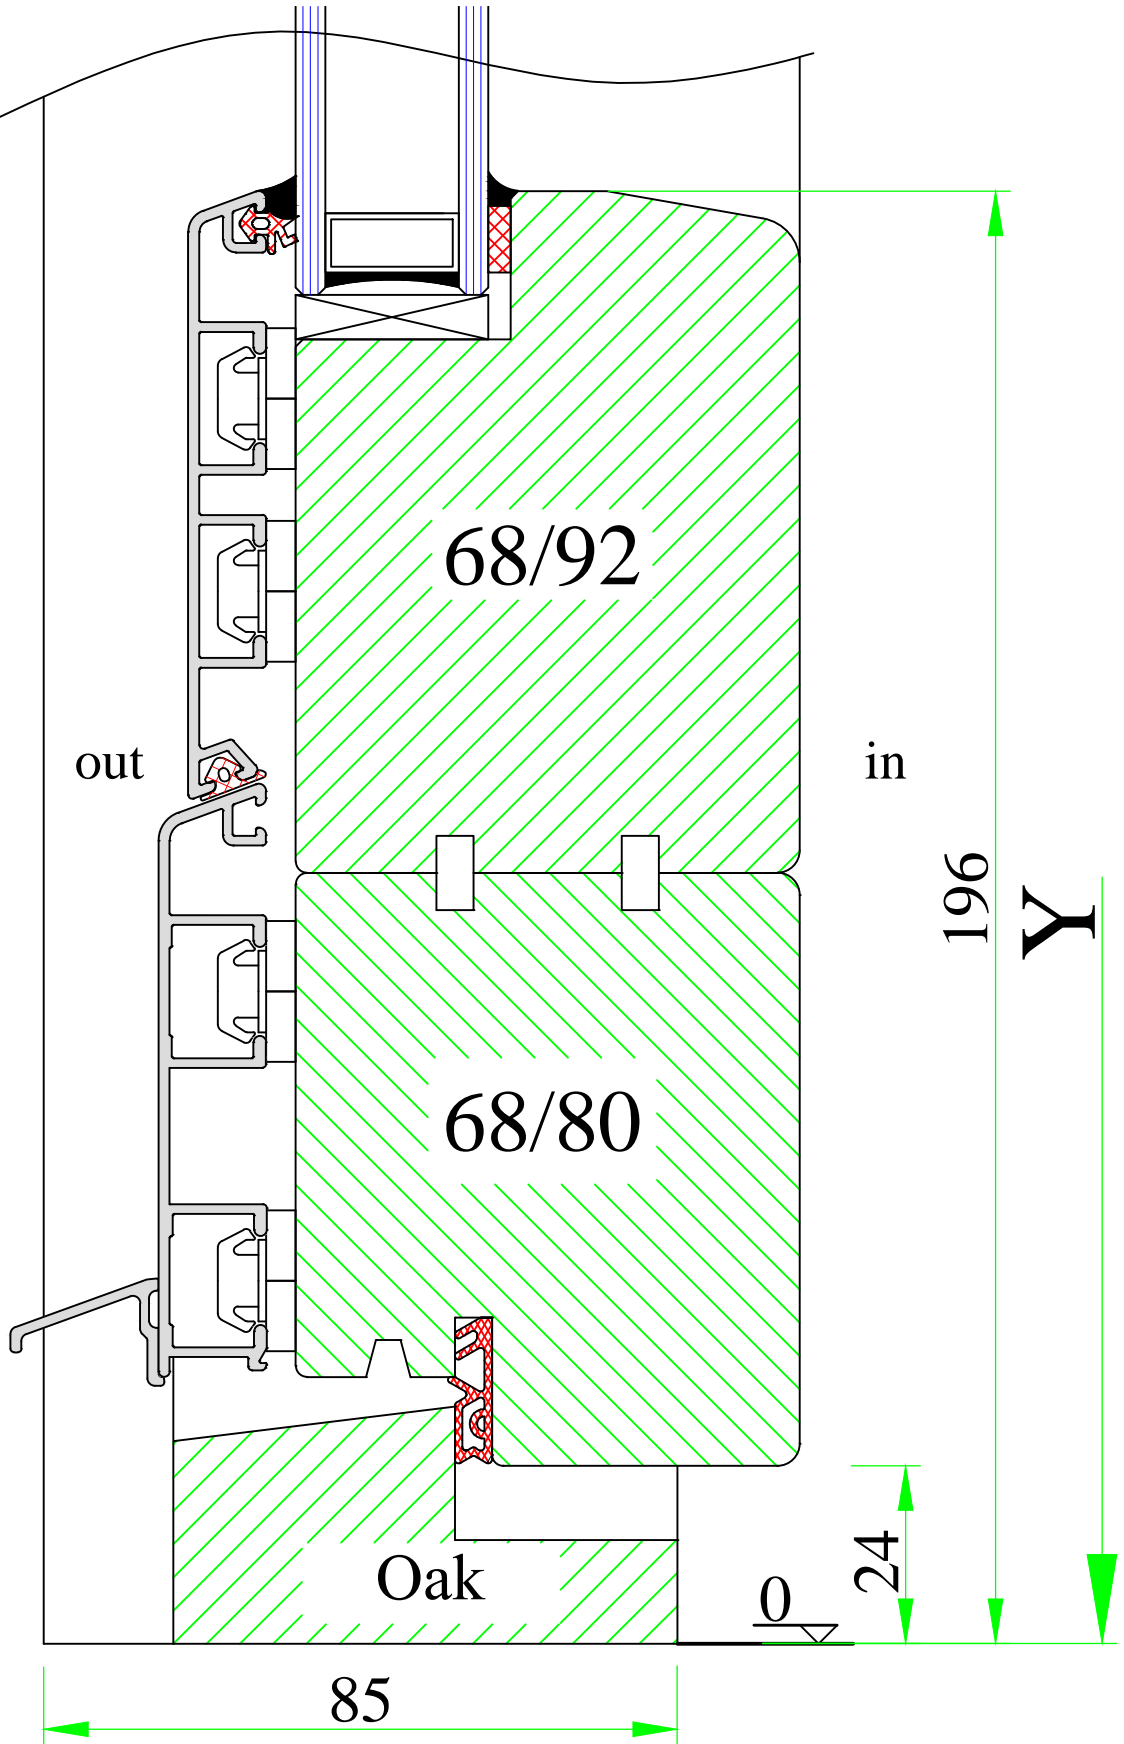

www.uniwin.co.uk

UNI WINDOWS Ltd.
Unit 6, Edgefield Industrial Est.
Loanhead, EH20 9TB
Tel.: 0131 448 1552

MARCONI 1 / 2
Timber threshold for external door – inward opening

Version:
1
Date:
15.05.14

Scale:
1:1
Drawing:
NMD/5